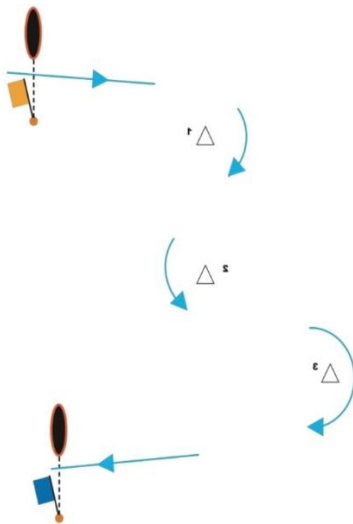

KSSS Olympic Class Regatta

FoilClass 7,8,9

Amendment to the SI #1

The amendment refers to add a course.

Add the course, Portside in SI 5.1

5.1

The course Windward - Leeward

(2 laps) is: Start - 1 - (2a,2b) - 1 - (2A,2b) - PinEnd - Finish

(3 laps) is: Start - 1 - (2a,2b) - 1 - (2A,2b) - 1 - (2A,2b) - PinEnd - Finish

The course Slalom (starboard start original)

(1 laps) is: Start - 1 - 2 - 3 - Finish

The course Slalom (portside start when blue flag is hoist)

(1 laps) is: Start - 1 - 2 - 3 - Finish

Course Portside

1 Oktober 2022

Robert Ohlson
Race Officer